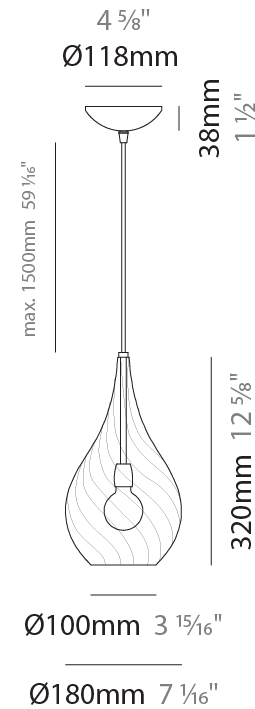

GOCCIA MONOPOINT SUSPENSION

D141065-

base number   Finish
Options

1. To build a product code in our configurator select the specify button on the base model # product page
2. To build a manual product code on this datasheet choose from the options listed below in blue font and add the suffix to the base model #

GENERAL

Series: Goccia
Subseries: Goccia Monopoint
Partner: Cangini & Tucci
Division: Design
Installation: Suspension
Product Type: Pendant
Mounting Location: Ceiling

PHYSICAL

Shape: Abstract
Diameter (mm): 180
Diameter (in): 7 1/8
Height (mm): 320
Height (in): 12 5/8
Max. Overall Height (mm): 1820
Max. Overall Height (in): 71 5/8
Weight (kg): 0.82
Weight (lbs): 1.81
[Fixture Finish: AMB / GRN / PNK / RUB / SKB / SMK / TOB / TRA](#)
Holder Finish: CHR
Fixture Material: Glass / Metal
Primary Material: Glass - Borosilicate
Cable Details: 1500mm Cable

ELECTRICAL

Number of Lamps: 1
Lamp Type: LED Retrofit
Bulb Included: Bulb Not Included
Max. Wattage Per Lamp (W): 4
Lamp Base: E12
Input Voltage (V): 120

LED

OPTICAL

RATINGS AND CERTIFICATIONS

Certified By: Certified for North American Standards
IP rating: IP20

PROJECT	_____
TYPE	_____
SPECIFIER	_____
QUANTITY	_____
DATE	_____