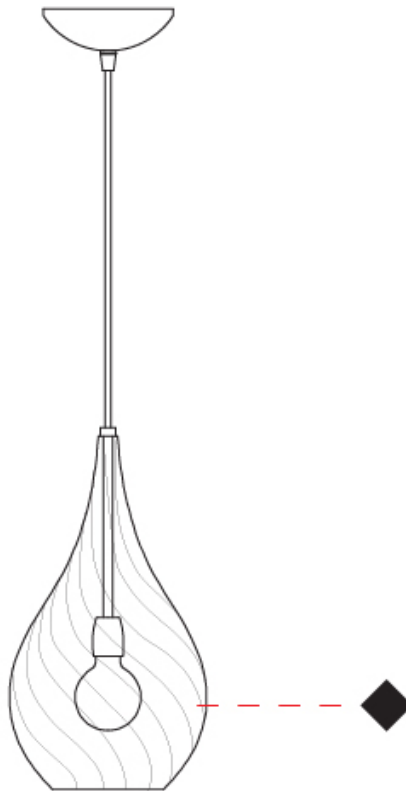

GOCCIA MONOPOINT SUSPENSION

D141065-

base number Finish
Options

- To build a product code in our configurator select the specify button on the base model # product page
- To build a manual product code on this datasheet choose from the options listed below in blue font and add the suffix to the base model #

GENERAL

Series: Goccia
Subseries: Goccia Monopoint
Partner: Cangini & Tucci
Division: Design
Installation: Suspension
Product Type: Pendant
Mounting Location: Ceiling

PHYSICAL

Shape: Abstract
Diameter (mm): 180
Diameter (in): 7 1/8
Height (mm): 320
Height (in): 12 5/8
Max. Overall Height (mm): 1820
Max. Overall Height (in): 71 5/8
Weight (kg): 0.82
Weight (lbs): 1.81
[Fixture Finish: AMB / GRN / PNK / RUB / SKB / SMK / TOB / TRA](#)
Holder Finish: CHR
Fixture Material: Glass / Metal
Primary Material: Glass - Borosilicate
Cable Details: 1500mm Cable

D

GOCCIA MONOPOINT SUSPENSION

D141066-

base number Finish
Options

- To build a product code in our configurator select the specify button on the base model # product page
- To build a manual product code on this datasheet choose from the options listed below in blue font and add the suffix to the base model #

GENERAL

Series: Goccia
Subseries: Goccia Monopoint
Partner: Cangiini & Tucci
Division: Design
Installation: Suspension
Product Type: Pendant
Mounting Location: Ceiling

PHYSICAL

Shape: Abstract
Diameter (mm): 260
Diameter (in): 10 3/4
Height (mm): 420
Height (in): 16 9/16
Max. Overall Height (mm): 1920
Max. Overall Height (in): 75 9/16
Weight (kg): 1.085
Weight (lbs): 2.39
[Fixture Finish: AMB / GRN / PNK / RUB / SKB / SMK / TOB / TRA](#)
Holder Finish: CHR
Fixture Material: Glass / Metal
Primary Material: Glass - Borosilicate
Cable Details: 1500mm Cable