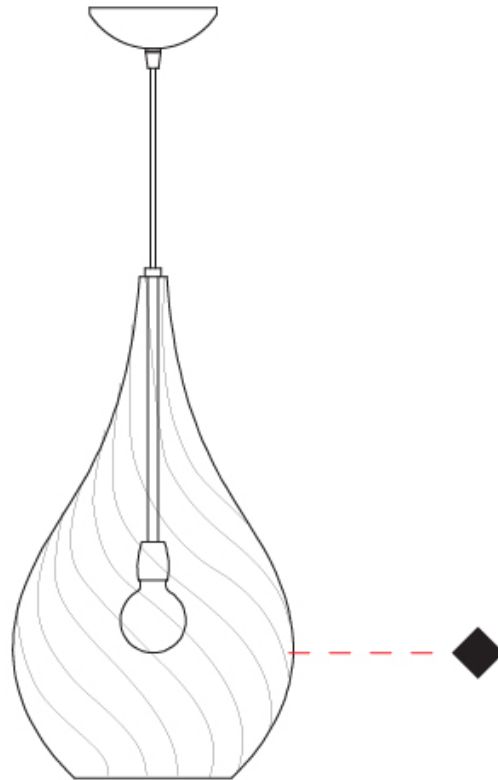

GOCCIA MONOPOINT SUSPENSION

D141066-

PROJECT	_____
TYPE	_____
SPECIFIER	_____
QUANTITY	_____
DATE	_____

D